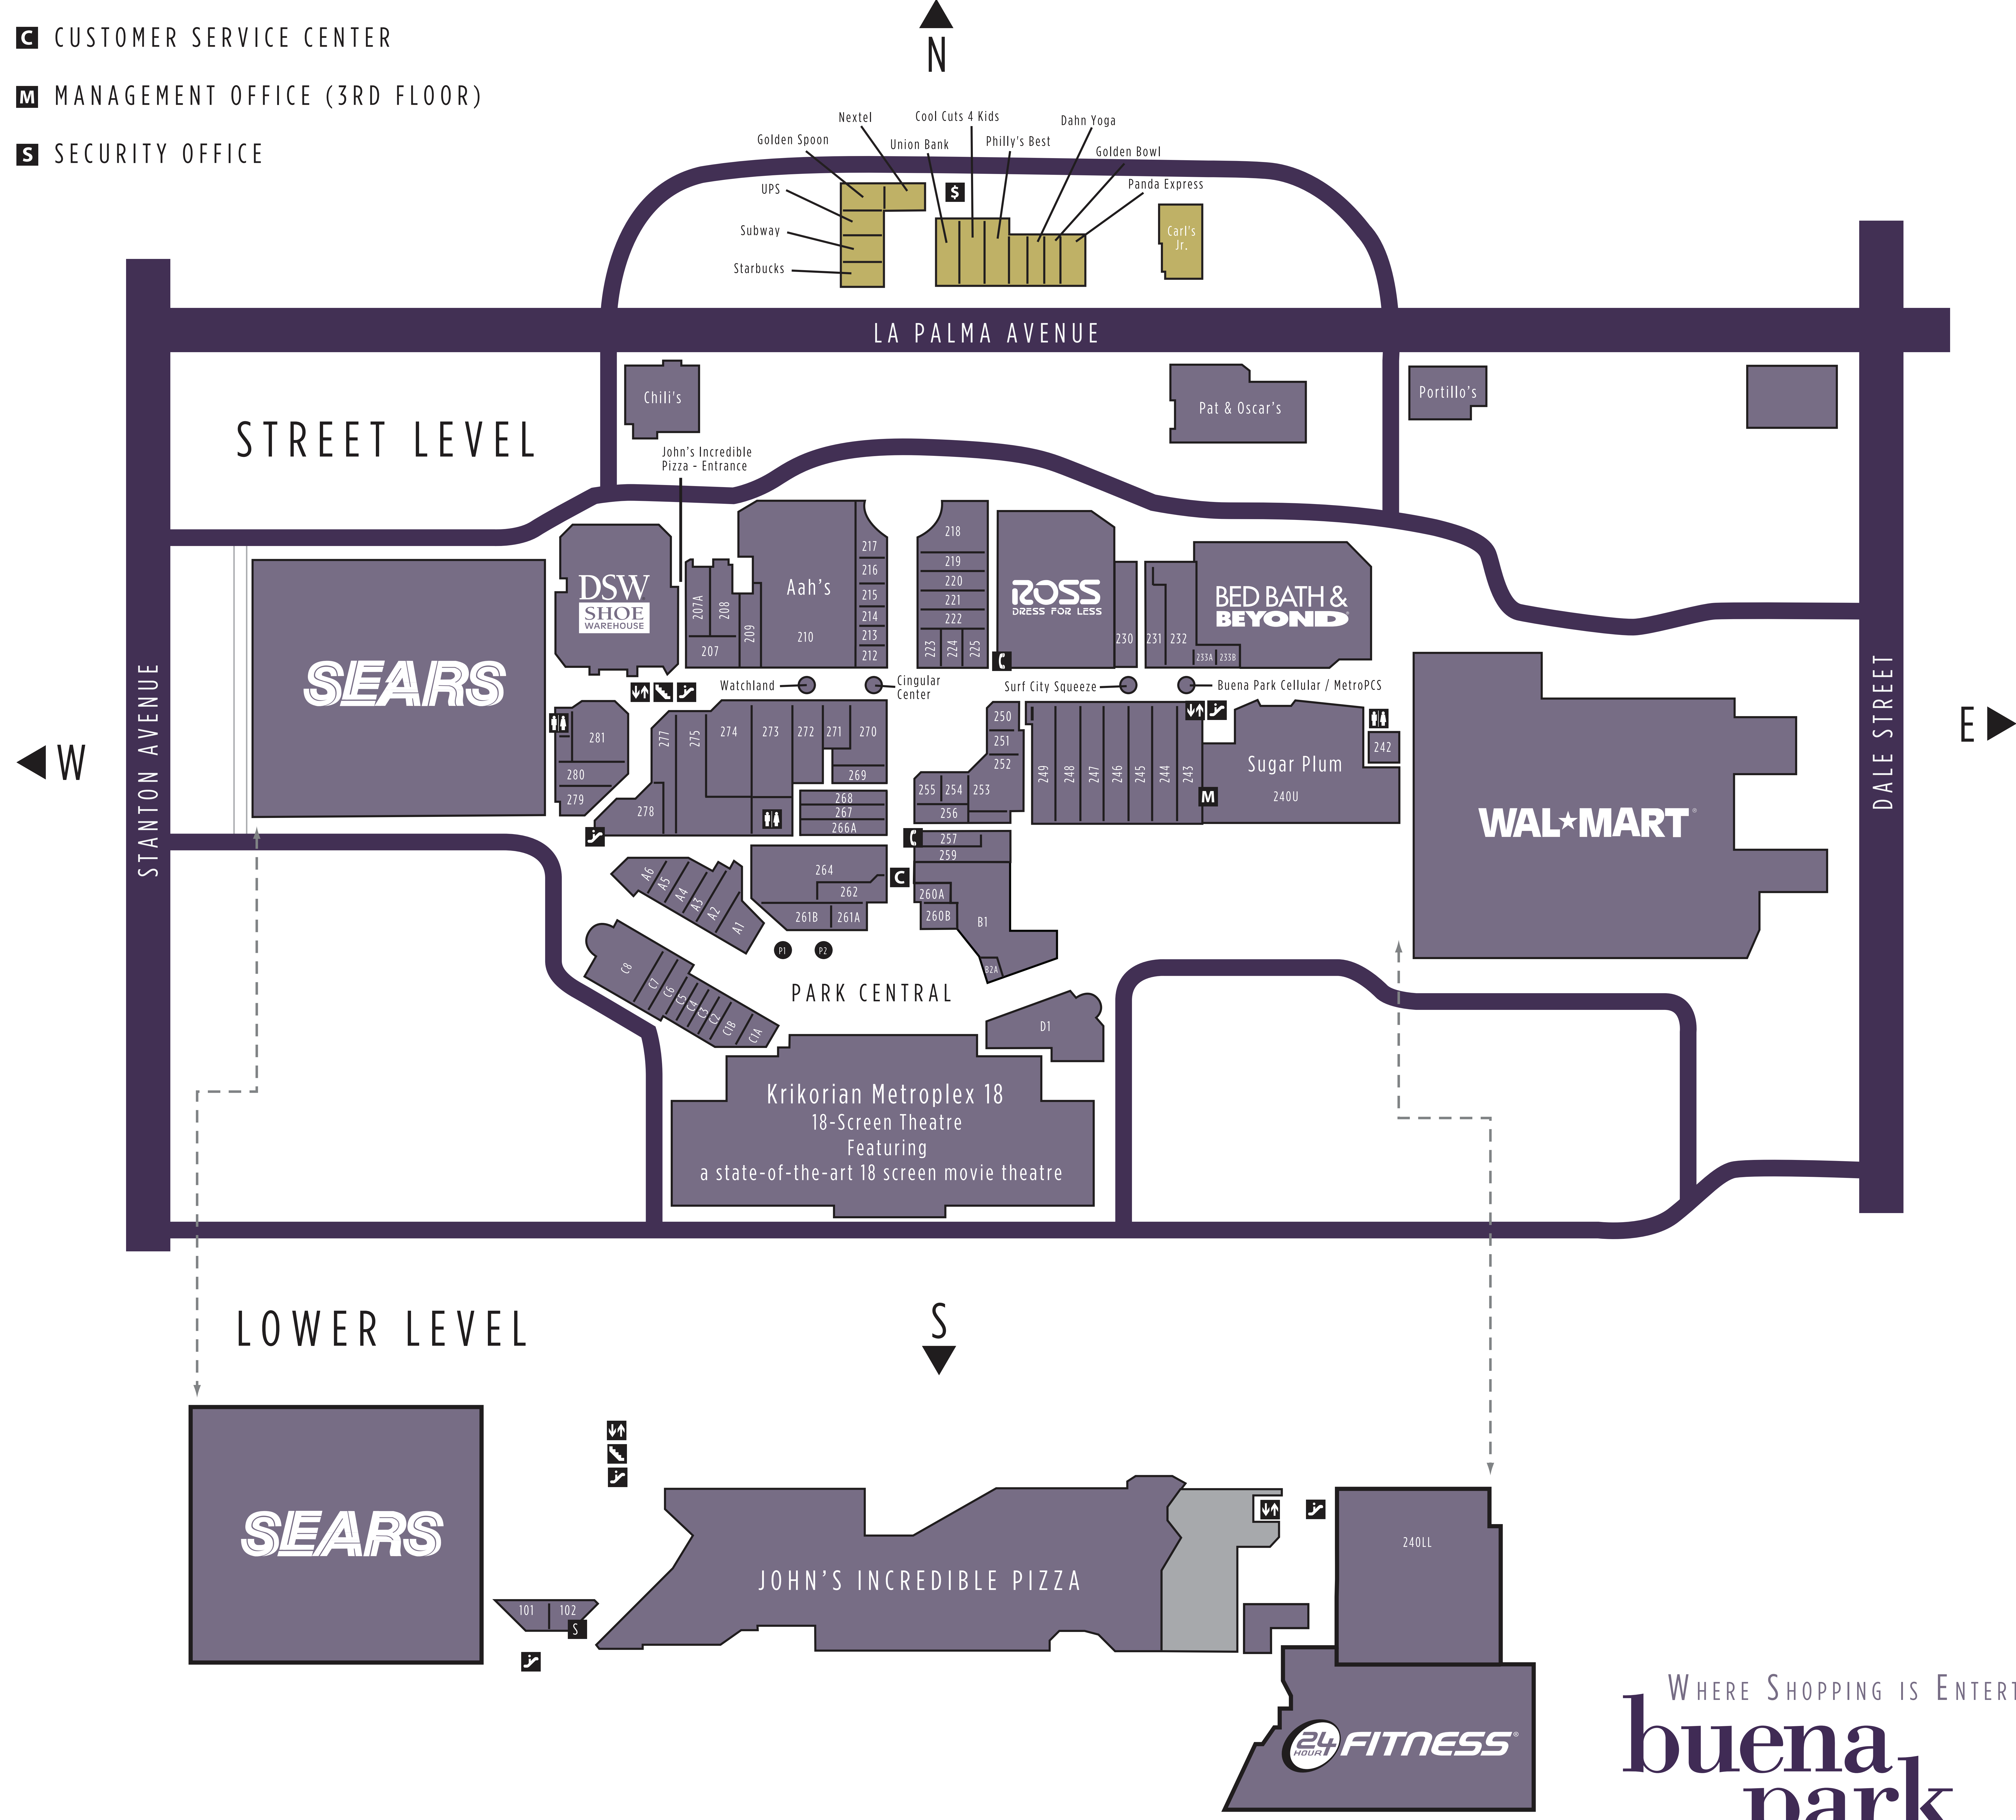

- ELEVATOR
- ESCALATOR
- STAIRS
- RESTROOM
- ATM
- PAY PHONE
- CUSTOMER SERVICE CENTER
- MANAGEMENT OFFICE (3RD FLOOR)
- SECURITY OFFICE

BUENA PARK PLACE

WHERE SHOPPING IS ENTERTAINING.
buena park
DOWNTOWN