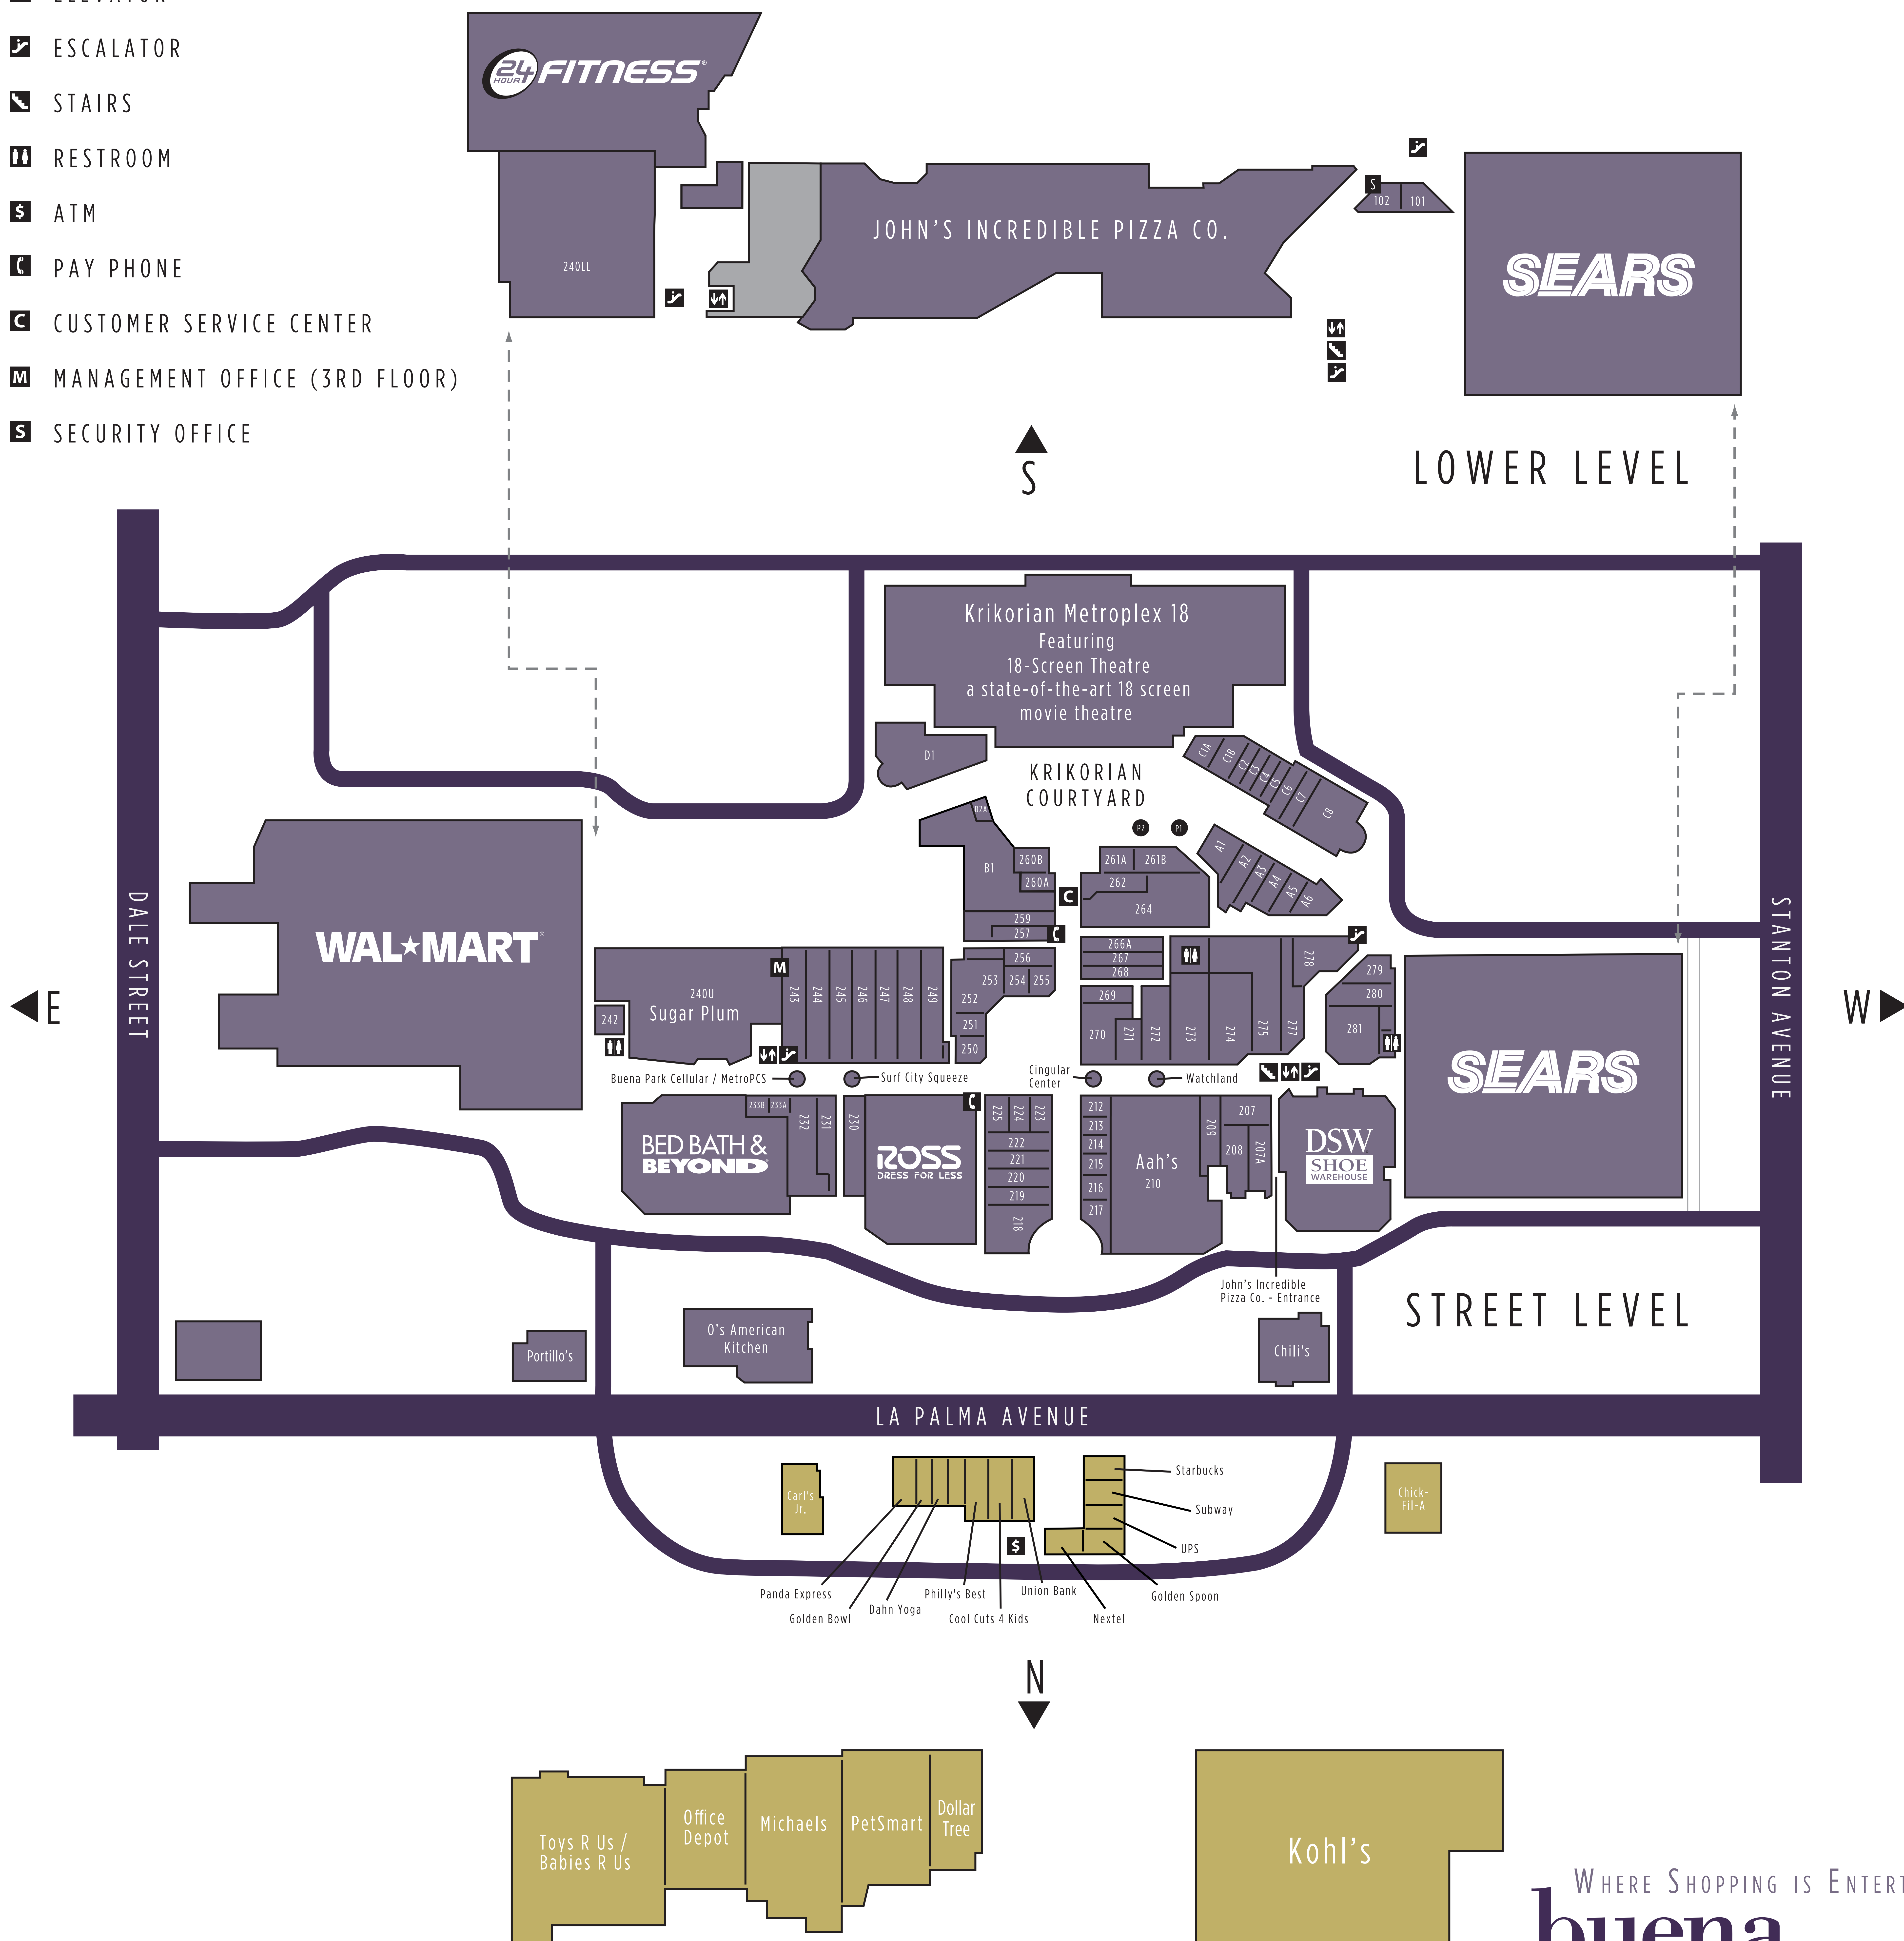

HOME ACCESSORIES

- 247 Interior Collections

HOME FURNISHINGS

- Bed, Bath & Beyond
- 259 Designer House Furniture
- 212 REM Sleep

JEWELRY

- 255 Daniel's Jewelers
- 250U Jewels by G
- Kiosk WatchLand

RESTAURANTS

- D1 Asia Buffet
- 218 Buffalo Wild Wings
- PP Chick-Fil-A
- Chili's
- C5 El Gallo De Oro Restaurant
- LL John's Incredible Pizza Co.
- 8386 O's American Kitchen
- Portillo's
- A1 Taza Grill

SERVICES

- 223 AAA Gold Exchange
- 260A Cash For Gold
- C Customer Service Booth
- 261A Party-Life VC Dance Studio
- 207 Pic A Boo Baby 3D Ultrasound Studio
- Sears Optical
- PP UPS
- 277 Viva Photo Studio
- 281 Wedding Design Center

SHOES

- DSW Shoe Warehouse
- 272 Footlocker
- 230 Milano Shoes
- 244 Payless ShoeSource
- 224 Vans Shoes

SPECIALTY

- 274 Dollar Book Fair
- 245 Fancy
- 260B Ministry of Exchange
- 248 Sports Treasures
- 240U Sugar Plum

SPECIALTY FOODS

- 233B Auntie Anne's Pretzels
- C1B Berry Sweet

SPECIALTY FOODS (CONT.)

- PP Carl's Jr.
- PP Chick-Fil-A
- PP Golden Bowl
- PP Golden Spoon
- PP Panda Express
- 214 Philly's Cakes & Sweets
- PP Philly's Best
- PP Starbucks Coffee
- PP Subway
- Kiosk Surf City Squeeze
- A1 Taza Grill
- B2A The Candy Shop
- 251 Triviumm

TOYS

- PP Toys R Us/Babies R Us

BUENA PARK DOWNTOWN

- C Customer Services
- M Management Office
- 102 Security Office

LEASING INFORMATION

- Cart, Kiosk & Specialty Leasing
- (714) 503-5000

PP = Located in Park Place

- ELEVATOR
- ESCALATOR
- STAIRS
- RESTROOM
- ATM
- PAY PHONE
- CUSTOMER SERVICE CENTER
- MANAGEMENT OFFICE (3RD FLOOR)
- SECURITY OFFICE

WHERE SHOPPING IS ENTERTAINING.
buena park
DOWNTOWN